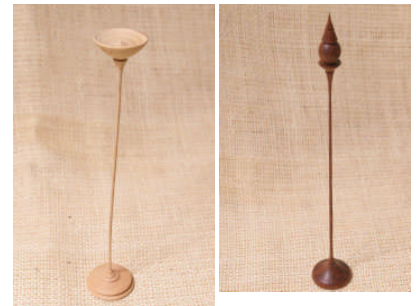

April

27. John Harris: 'Sea Grass', Aust Cedar, hand carved.

20. Bill Shean: Gavel and striker, Pink Gidgee

21. Max Donato: Gavel and striker, Blackwood and brass

28 & 29. Ken Sullivan: Trembleurs

22. John Crisp: Gavel and striker, Blackwood